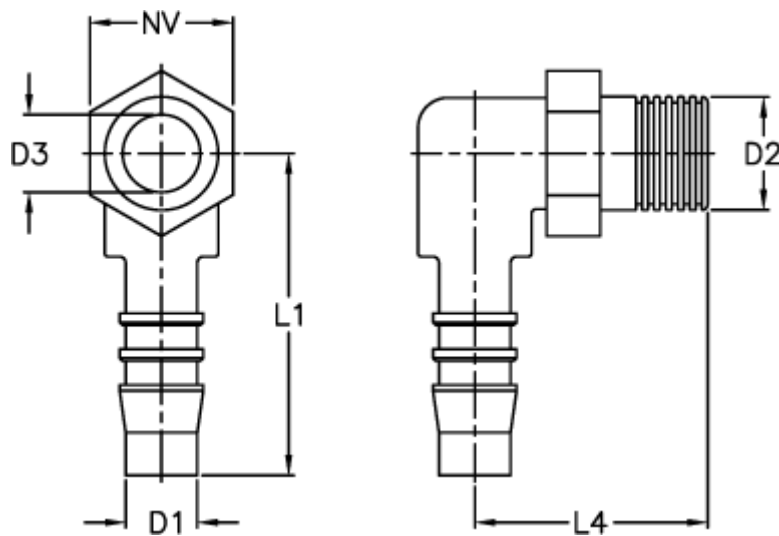

Article number: 027308911004

Description: Norma hose coupling WES 4 / R1/4

## Measures

D1 = 4

D2 = R1/4

D3 = 2.7

L1 = 21.0

L4 = 25.0

NV = 14